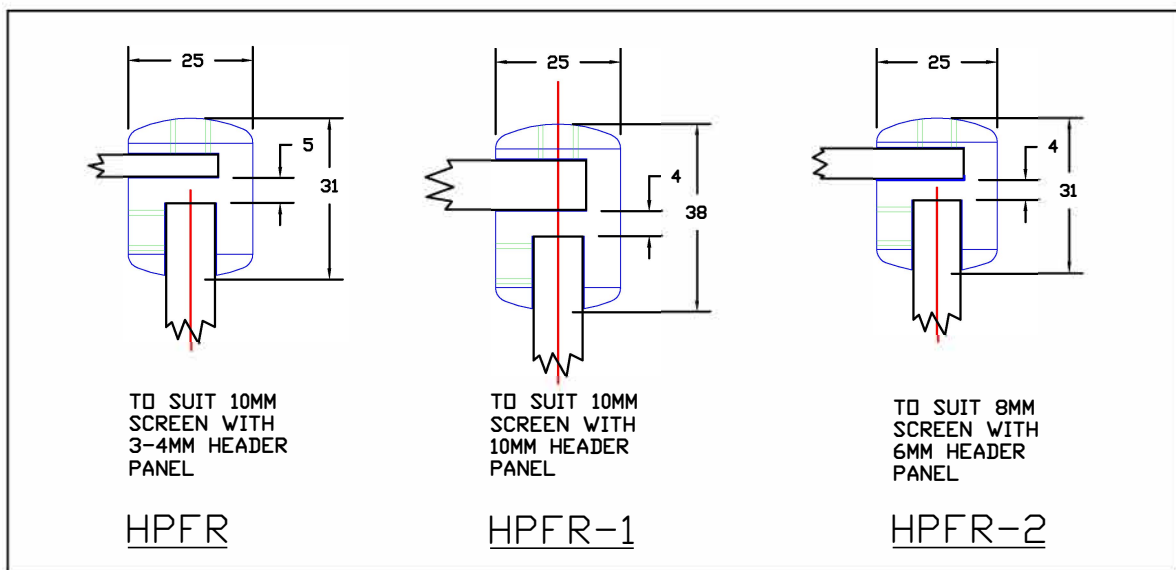

## HPFR- Header over panel fittings

Designed to support frameless glass header panels.

Standard Finishes: Bright Chrome, Satin Chrome, Powdercoat or Gold