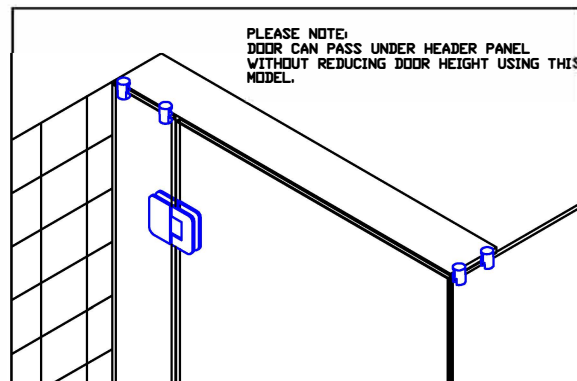

## HPFR- Header over panel fittings

Designed to support frameless glass header panels.

Standard Finishes: Bright Chrome, Satin Chrome, Powdercoat or Gold