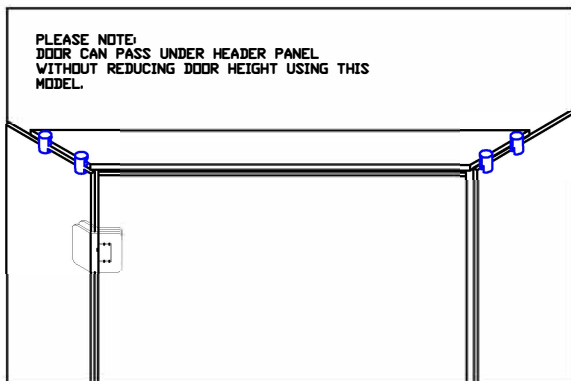

## HPFR- Header over panel fittings

Designed to support frameless glass header panels.

Standard Finishes: Bright Chrome, Satin Chrome, Powdercoat or Gold