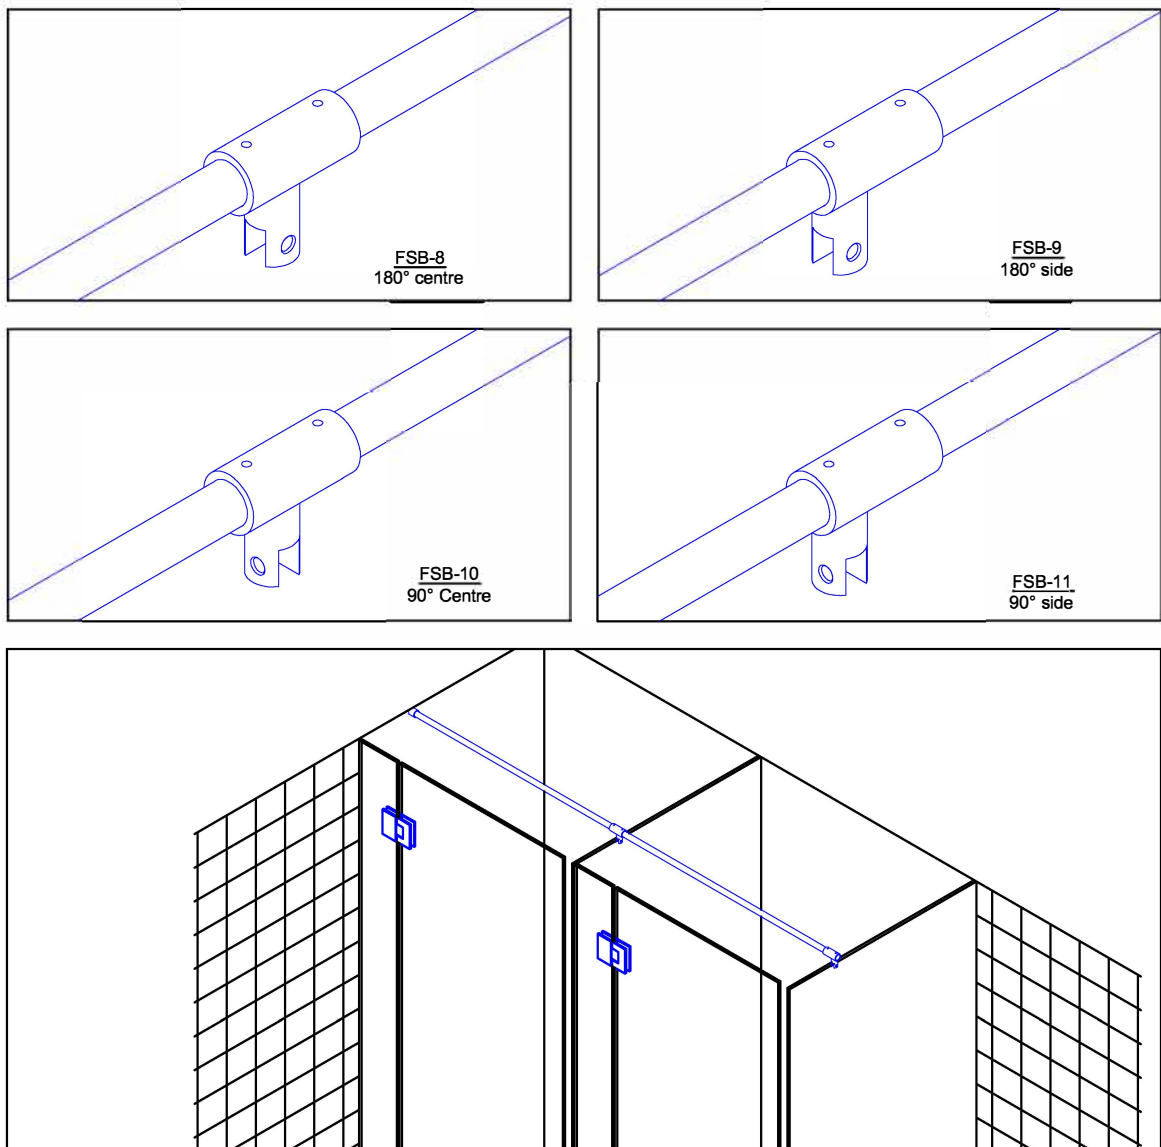

Opus Manufacturing Technical Page

Stabilizer running fittings

Running fittings can be used to reduce glass panel movement in multiple screen installations.
Designed to suit 8mm & 10mm glass.

Standard Finishes: Fittings- Bright Chrome, Satin Chrome, Powdercoat or Gold
Bar - Polished or Satin Stainless Steel