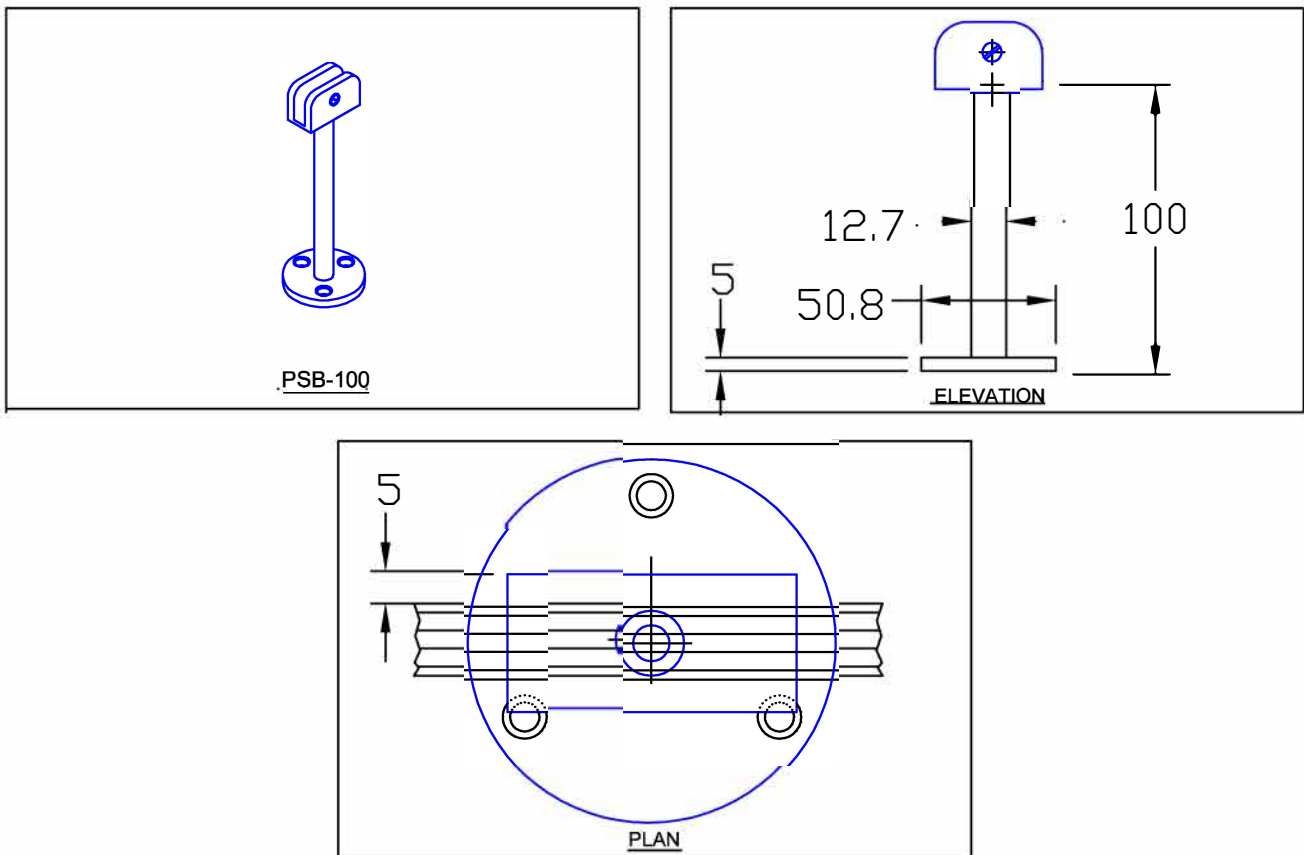

### PSB-100

Standard height 100mm, to suit 10mm glass. Can be adapted to suit 6mm, 8mm and 12mm glass.

Custom heights available up to 150mm on request.

PSB-100 Shelf Support or Bracket/Clamp.

Manufactured in solid brass, designed to secure frameless glass panels on a pedistal support up to 150mm.