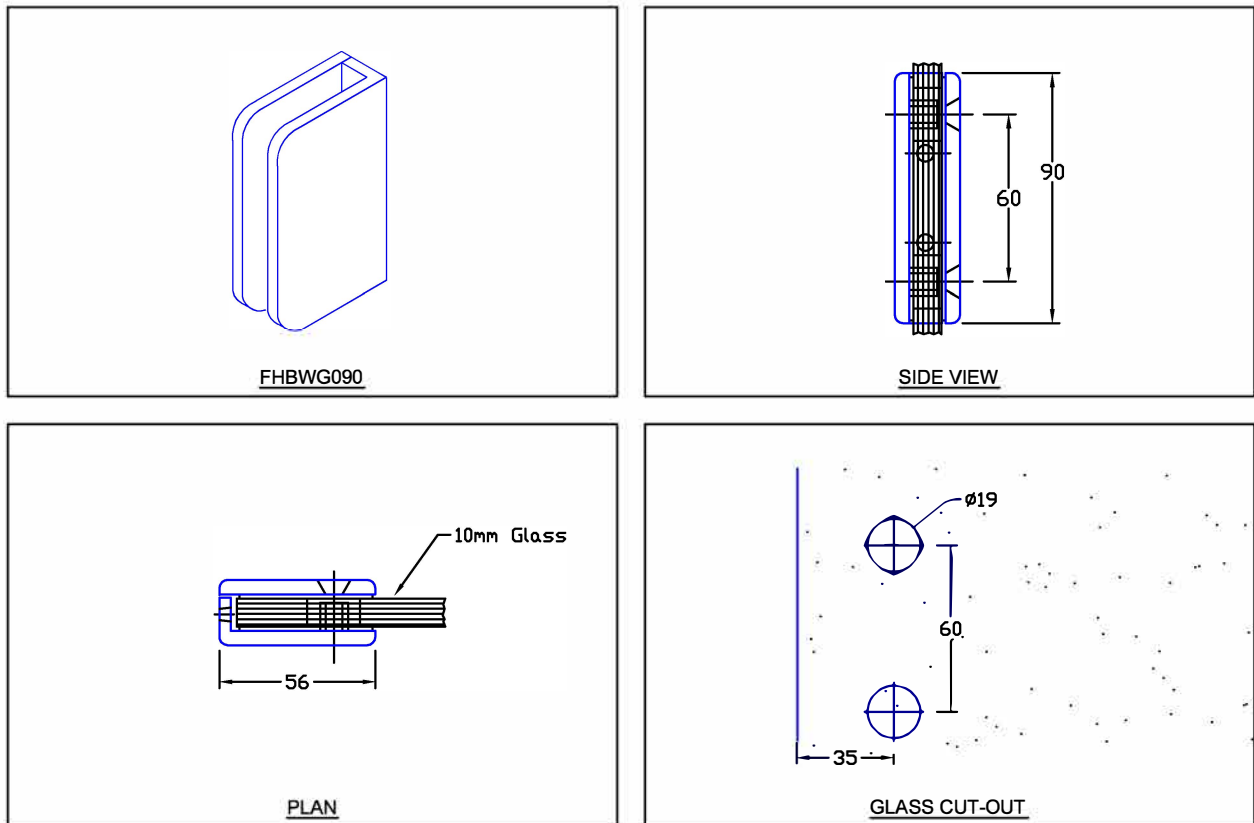

### **FHBWG090**

FHBWG090 Bracket/Clamp Wall to Glass. Manufactured in solid brass and designed to secure shower enclosure glass panels to the wall or floor.

Standard Finishes: Chrome, Satin Chrome, Gold.