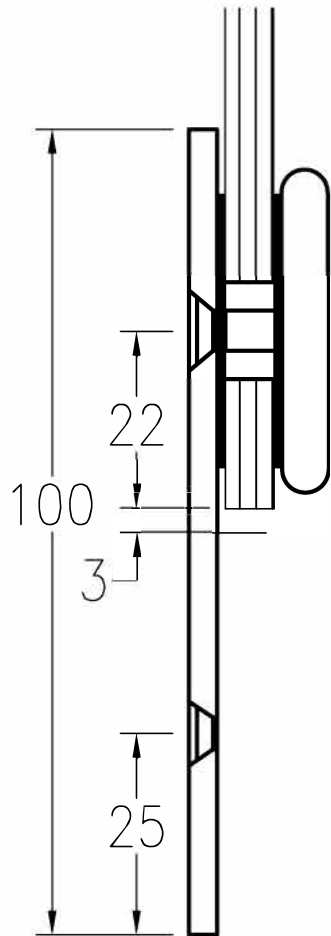

D813G - 180° HOB WALL TO GLASS BRACKET

Call: 1300 139 706 T: (03) 9775 1223 F: (03) 9775 1445 E: danmac1@bigpond.net.au
HEAD OFFICE: 99 Frankston Gardens Drive, Carrum Downs Vic 3201 Australia