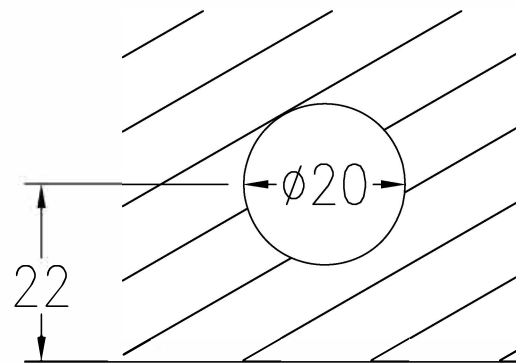

D813G - 180° HOB WALL TO GLASS BRACKET

Call: 1300 139 706 T: (03) 9775 1223 F: (03) 9775 1445 E: danmac1@bigpond.net.au
HEAD OFFICE: 99 Frankston Gardens Drive, Carrum Downs Vic 3201 Australia