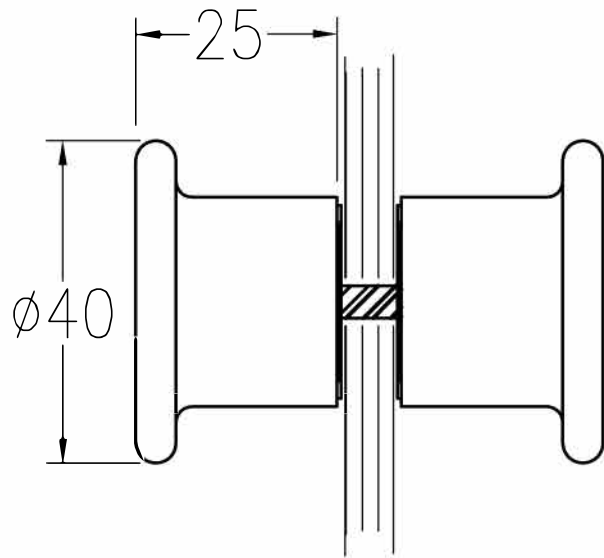

DK201

DOUBLE PULL KNOB - 40Ø

side view

60mm in from the edge, COH