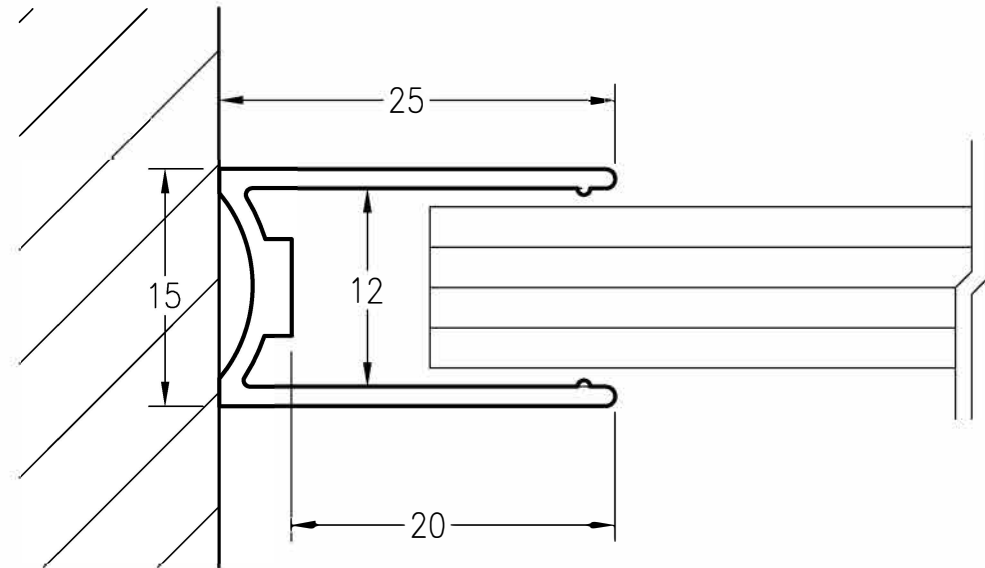

DRC - RETURN CHANNEL

not to scale