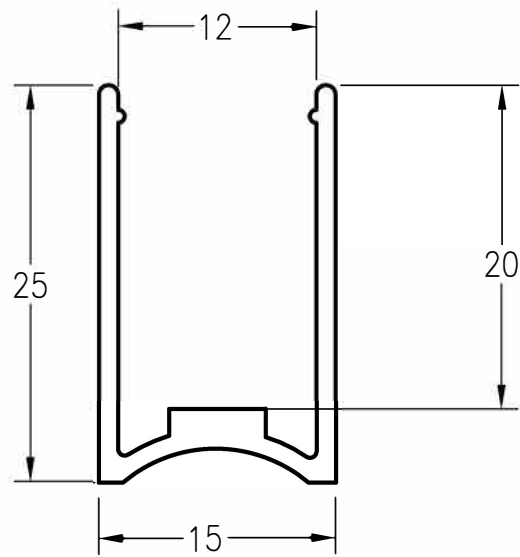

DRC - RETURN CHANNEL

not to scale