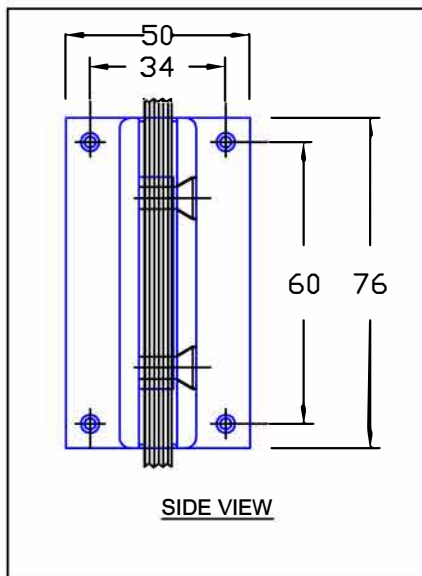

Opus Manufacturing Technical Page

FH1-6

Dual action opening 90° in both directions.
Standard specifications for 6mm glass

FH1-6 Wall to Glass center mounted hinge
Standard Finishes: Chrome; Satin Chrome; Gold