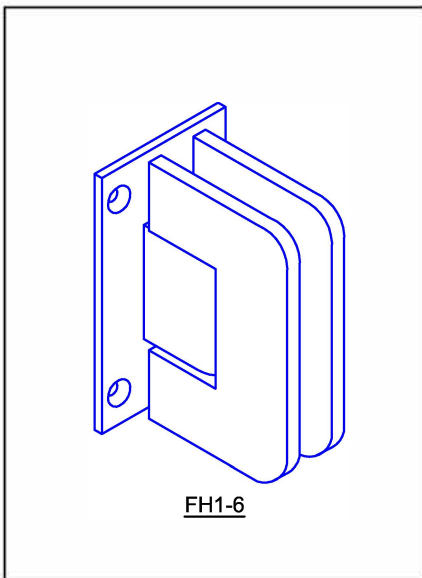

Opus Manufacturing Technical Page

FH1-6

Dual action opening 90° in both directions.
Standard specifications for 6mm glass

FH1-6 Wall to Glass center mounted hinge
Standard Finishes: Chrome; Satin Chrome; Gold