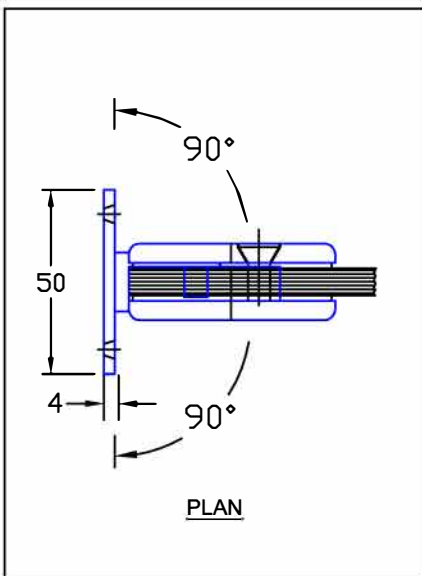

Opus Manufacturing Technical Page

FH1-6

Dual action opening 90° in both directions.
Standard specifications for 6mm glass

FH1-6 Wall to Glass center mounted hinge
Standard Finishes: Chrome; Satin Chrome; Gold