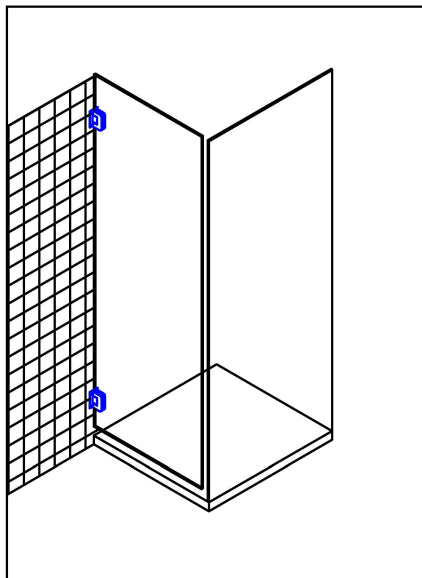

Opus Manufacturing Technical Page

FH1-6

Dual action opening 90° in both directions.
Standard specifications for 6mm glass

FH1-6 Wall to Glass center mounted hinge
Standard Finishes: Chrome; Satin Chrome; Gold