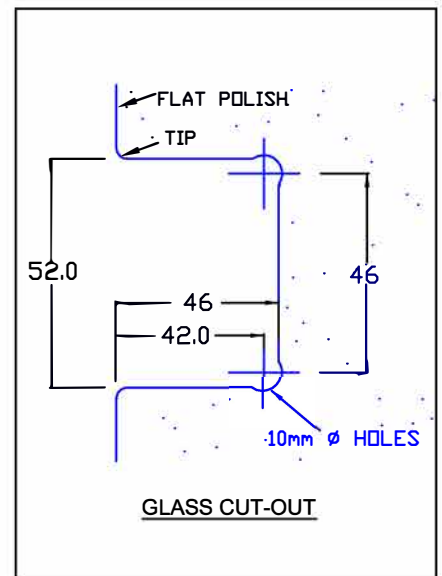

Opus Manufacturing Technical Page

FH1-6

Dual action opening 90° in both directions.
Standard specifications for 6mm glass

FH1-6 Wall to Glass center mounted hinge
Standard Finishes: Chrome; Satin Chrome; Gold