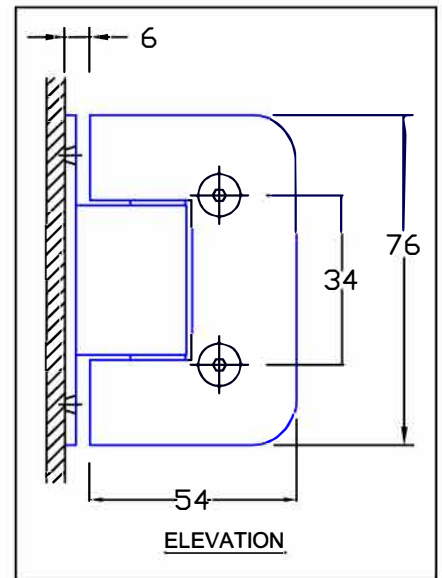

Opus Manufacturing Technical Page

FH1-6

Dual action opening 90° in both directions.
Standard specifications for 6mm glass

FH1-6 Wall to Glass center mounted hinge
Standard Finishes: Chrome; Satin Chrome; Gold