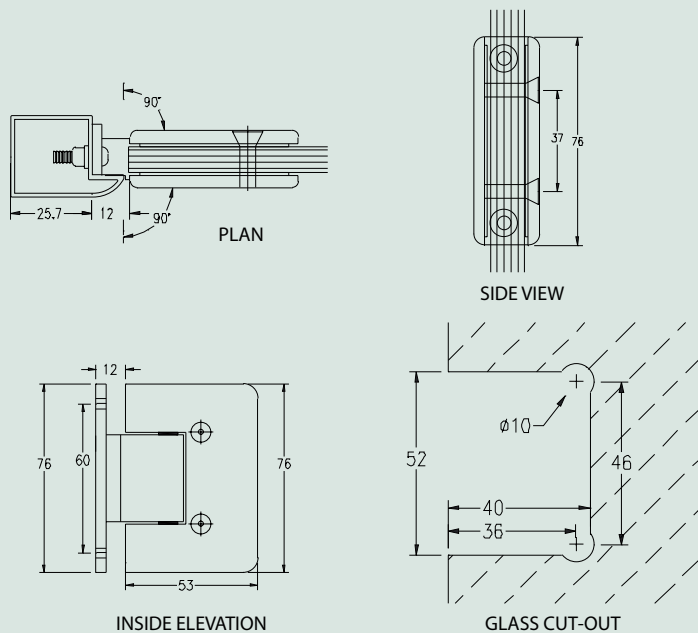

Specifications

- Manufactured from Brass with 316 Stainless components
- Dual action opening 90° both directions
- Fixes directly to Standard and Brighton Frame using aluminium nutserts
- Semiframeless Shower screens
- Silless Semiframelss screens
- Bath Screens
- Easy to Manufacture and install
- Design only limited by your imagination
- Frameless Wall to Glass Hinge

Suitable for both
Showerscreens and Bathscreens