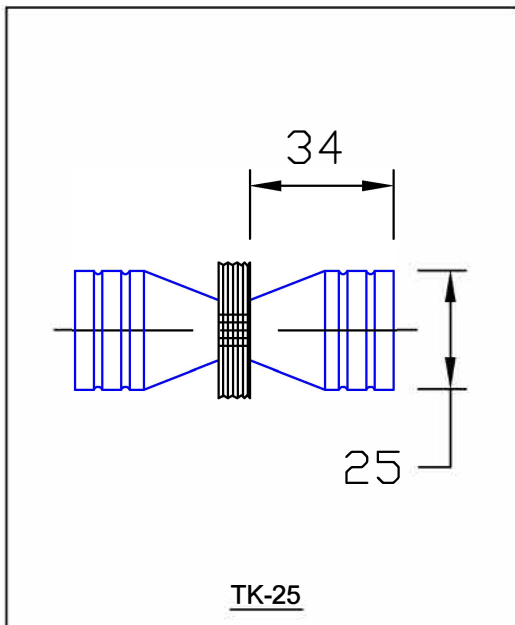

Opus Manufacturing Technical Page

TK25 and TK38

TK-25 and TK-38 Taper Knob. Contemporary design, manufactured in solid brass. Sold in pairs.

Standard Finishes: Chrome, Satin Chrome, Gold.

Call: 1300 139 706 T: (03) 9775 1223 F: (03) 9775 1445 E: danmac1@bigpond.net.au
 HEAD OFFICE: 99 Frankston Gardens Drive, Carrum Downs Vic 3201 Australia