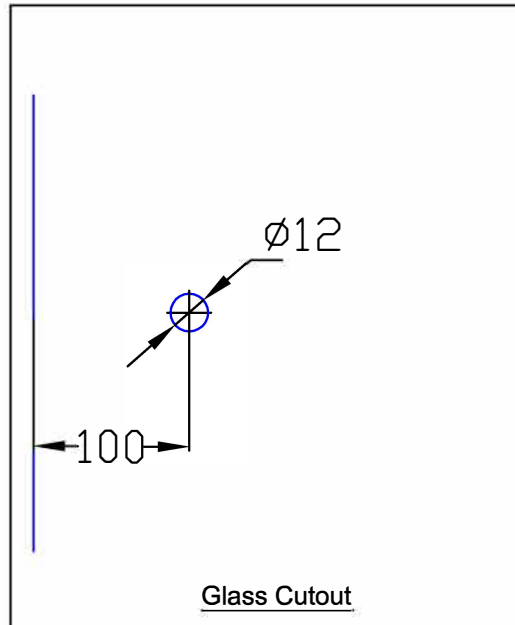

Opus Manufacturing Technical Page

TK25 and TK38

TK-25 and TK-38 Taper Knob. Contemporary design, manufactured in solid brass. Sold in pairs.

Standard Finishes: Chrome, Satin Chrome, Gold.

Call: 1300 139 706 T: (03) 9775 1223 F: (03) 9775 1445 E: danmac1@bigpond.net.au
 HEAD OFFICE: 99 Frankston Gardens Drive, Carrum Downs Vic 3201 Australia