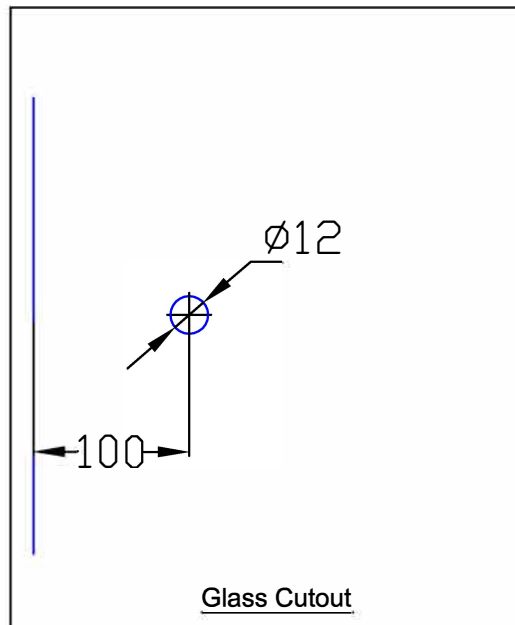

Opus Manufacturing Technical Page

TK25 and TK38

TK-25 and TK-38 Taper Knob. Contemporary design, manufactured in solid brass. Sold in pairs.

Standard Finishes: Chrome, Satin Chrome, Gold.

Call: 1300 139 706 T: (03) 9775 1223 F: (03) 9775 1445 E: danmac1@bigpond.net.au
 HEAD OFFICE: 99 Frankston Gardens Drive, Carrum Downs Vic 3201 Australia