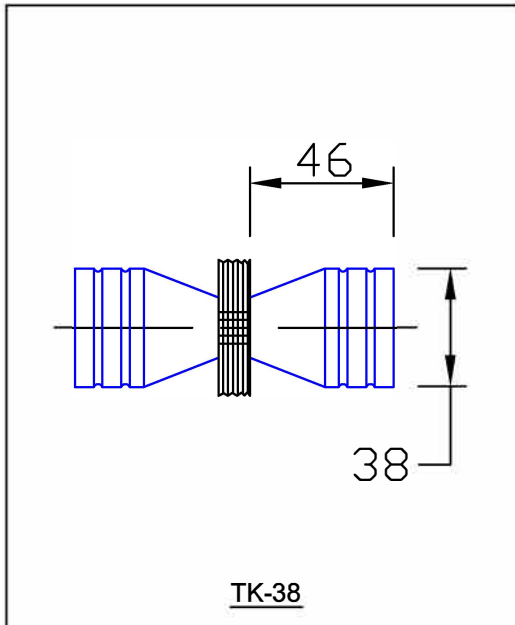

Opus Manufacturing Technical Page

TK25 and TK38

TK-25 and TK-38 Taper Knob. Contemporary design, manufactured in solid brass. Sold in pairs.

Standard Finishes: Chrome, Satin Chrome, Gold.

Call: 1300 139 706 T: (03) 9775 1223 F: (03) 9775 1445 E: danmac1@bigpond.net.au
 HEAD OFFICE: 99 Frankston Gardens Drive, Carrum Downs Vic 3201 Australia