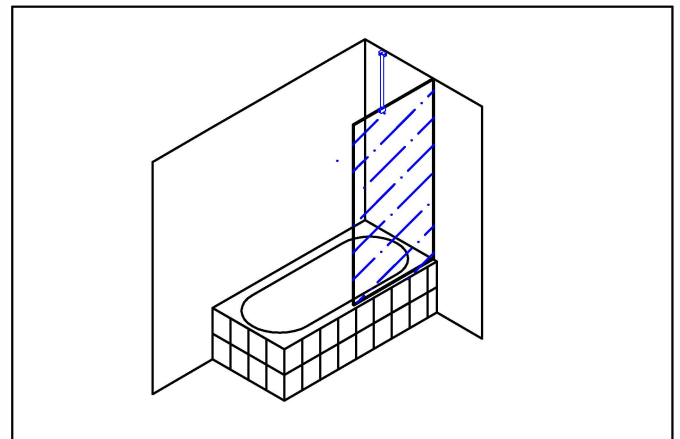

Opus Manufacturing Technical Page
BBS

BRACE FOR FOR FIXED BATH SHOWER SCREENS

BBS. Stabilizer/Bracket Wall to Glass. Manufactured in solid brass and designed to secure fixed bath shower enclosure glass panels. The bracket is secured to the glass by a nylon tipped grub screw. Designed to suit 6mm, 8mm & 10mm glass, but can be adapted to suit various sizes on request.