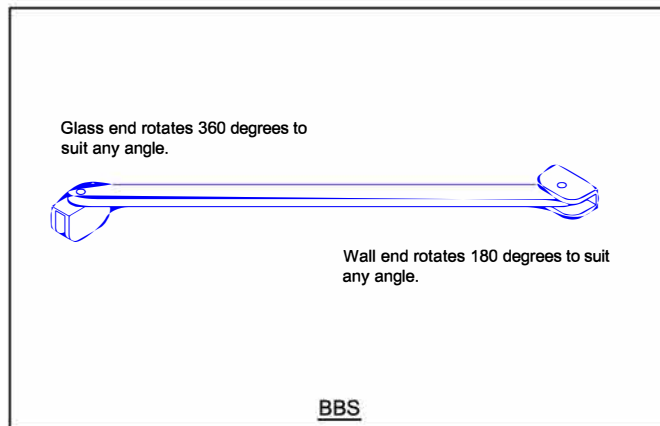

Opus Manufacturing Technical Page
BBS

BRACE FOR FOR FIXED BATH SHOWER SCREENS

BBS. Stabilizer/Bracket Wall to Glass. Manufactured in solid brass and designed to secure fixed bath shower enclosure glass panels. The bracket is secured to the glass by a nylon tipped grub screw. Designed to suit 6mm, 8mm & 10mm glass, but can be adapted to suit various sizes on request.