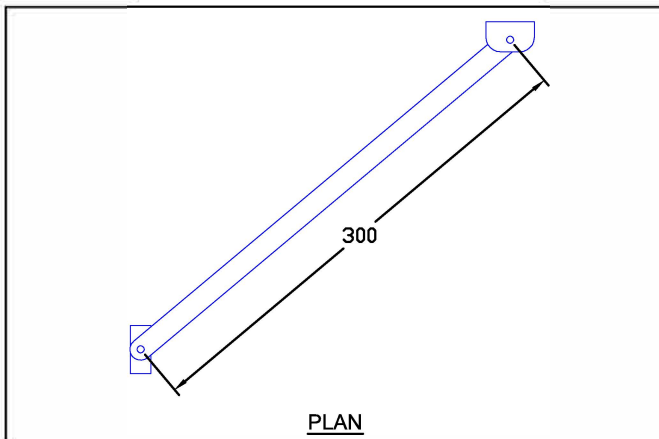

Opus Manufacturing Technical Page
BBS

BRACE FOR FOR FIXED BATH SHOWER SCREENS

BBS. Stabilizer/Bracket Wall to Glass. Manufactured in solid brass and designed to secure fixed bath shower enclosure glass panels. The bracket is secured to the glass by a nylon tipped grub screw. Designed to suit 6mm, 8mm & 10mm glass, but can be adapted to suit various sizes on request.